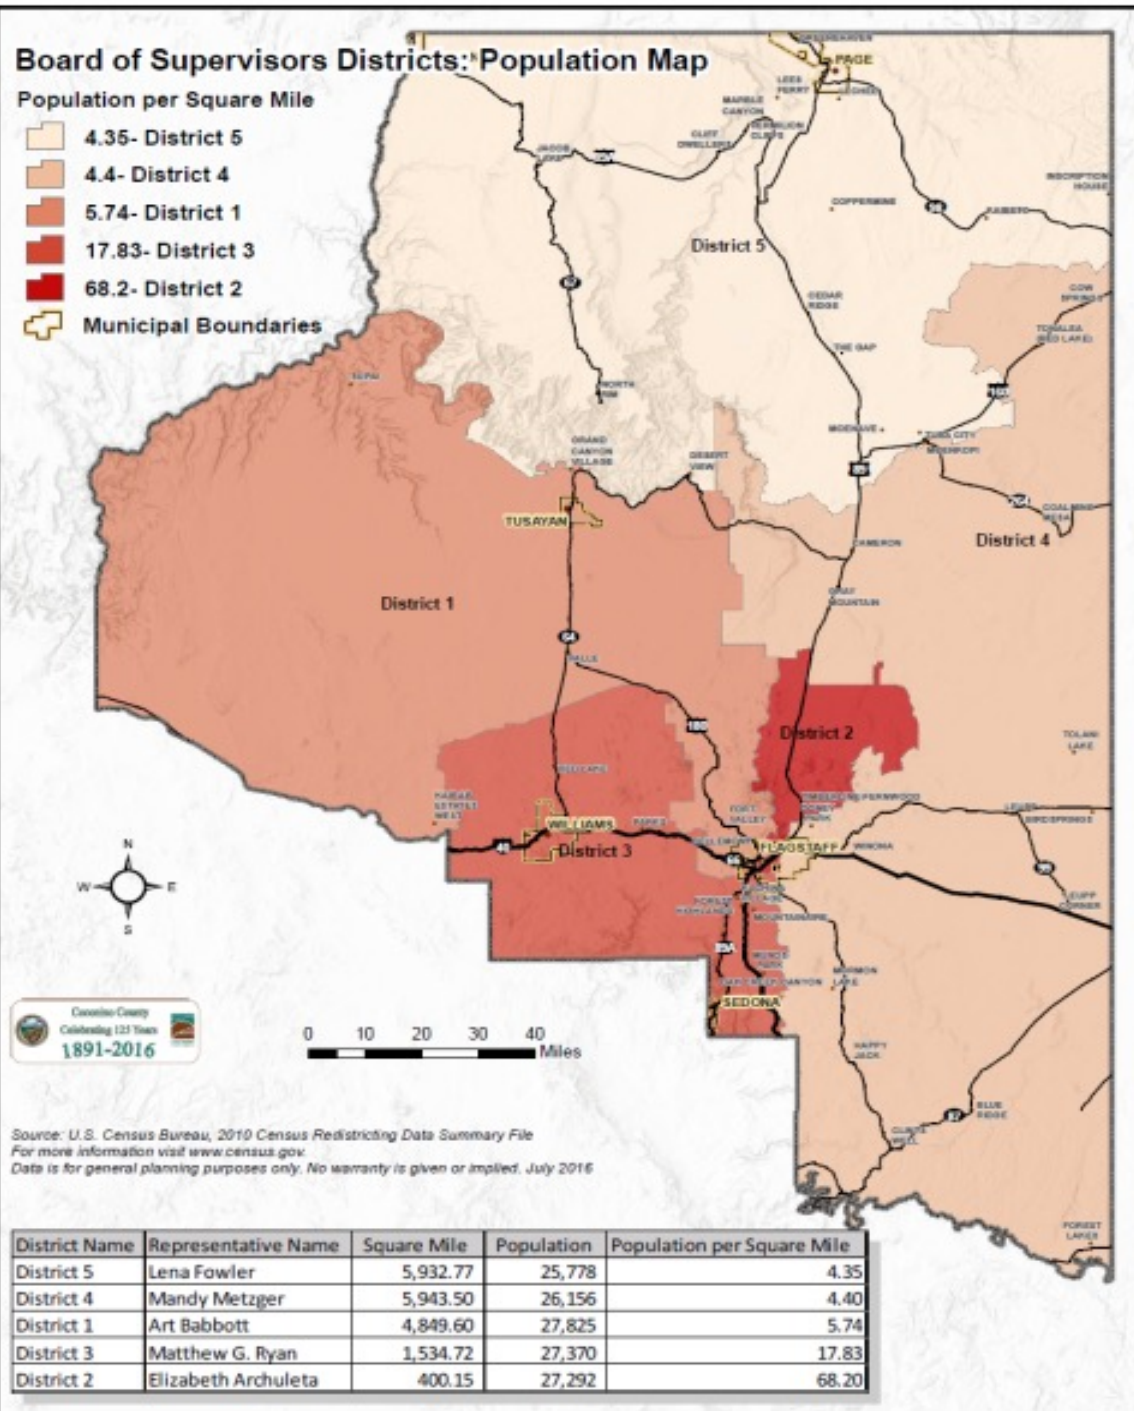

Innovations in Rural Communities Across Arizona

Arizona Rural Development Council - Local First Arizona

2016 Rural Policy Forum

Mandy Metzger

Coconino County Supervisor, District 4

Board of Supervisors Districts: Population Map

Population per Square Mile

- 4.35- District 5
- 4.4- District 4
- 5.74- District 1
- 17.83- District 3
- 68.2- District 2
- Municipal Boundaries

Source: U.S. Census Bureau, 2010 Census Redistricting Data Summary File
 For more information visit www.census.gov
 Data is for general planning purposes only. No warranty is given or implied. July 2016

District Name	Representative Name	Square Mile	Population	Population per Square Mile
District 5	Lena Fowler	5,932.77	25,778	4.35
District 4	Mandy Metzger	5,943.50	26,156	4.40
District 1	Art Babbott	4,849.60	27,825	5.74
District 3	Matthew G. Ryan	1,534.72	27,370	17.83
District 2	Elizabeth Archuleta	400.15	27,292	68.20